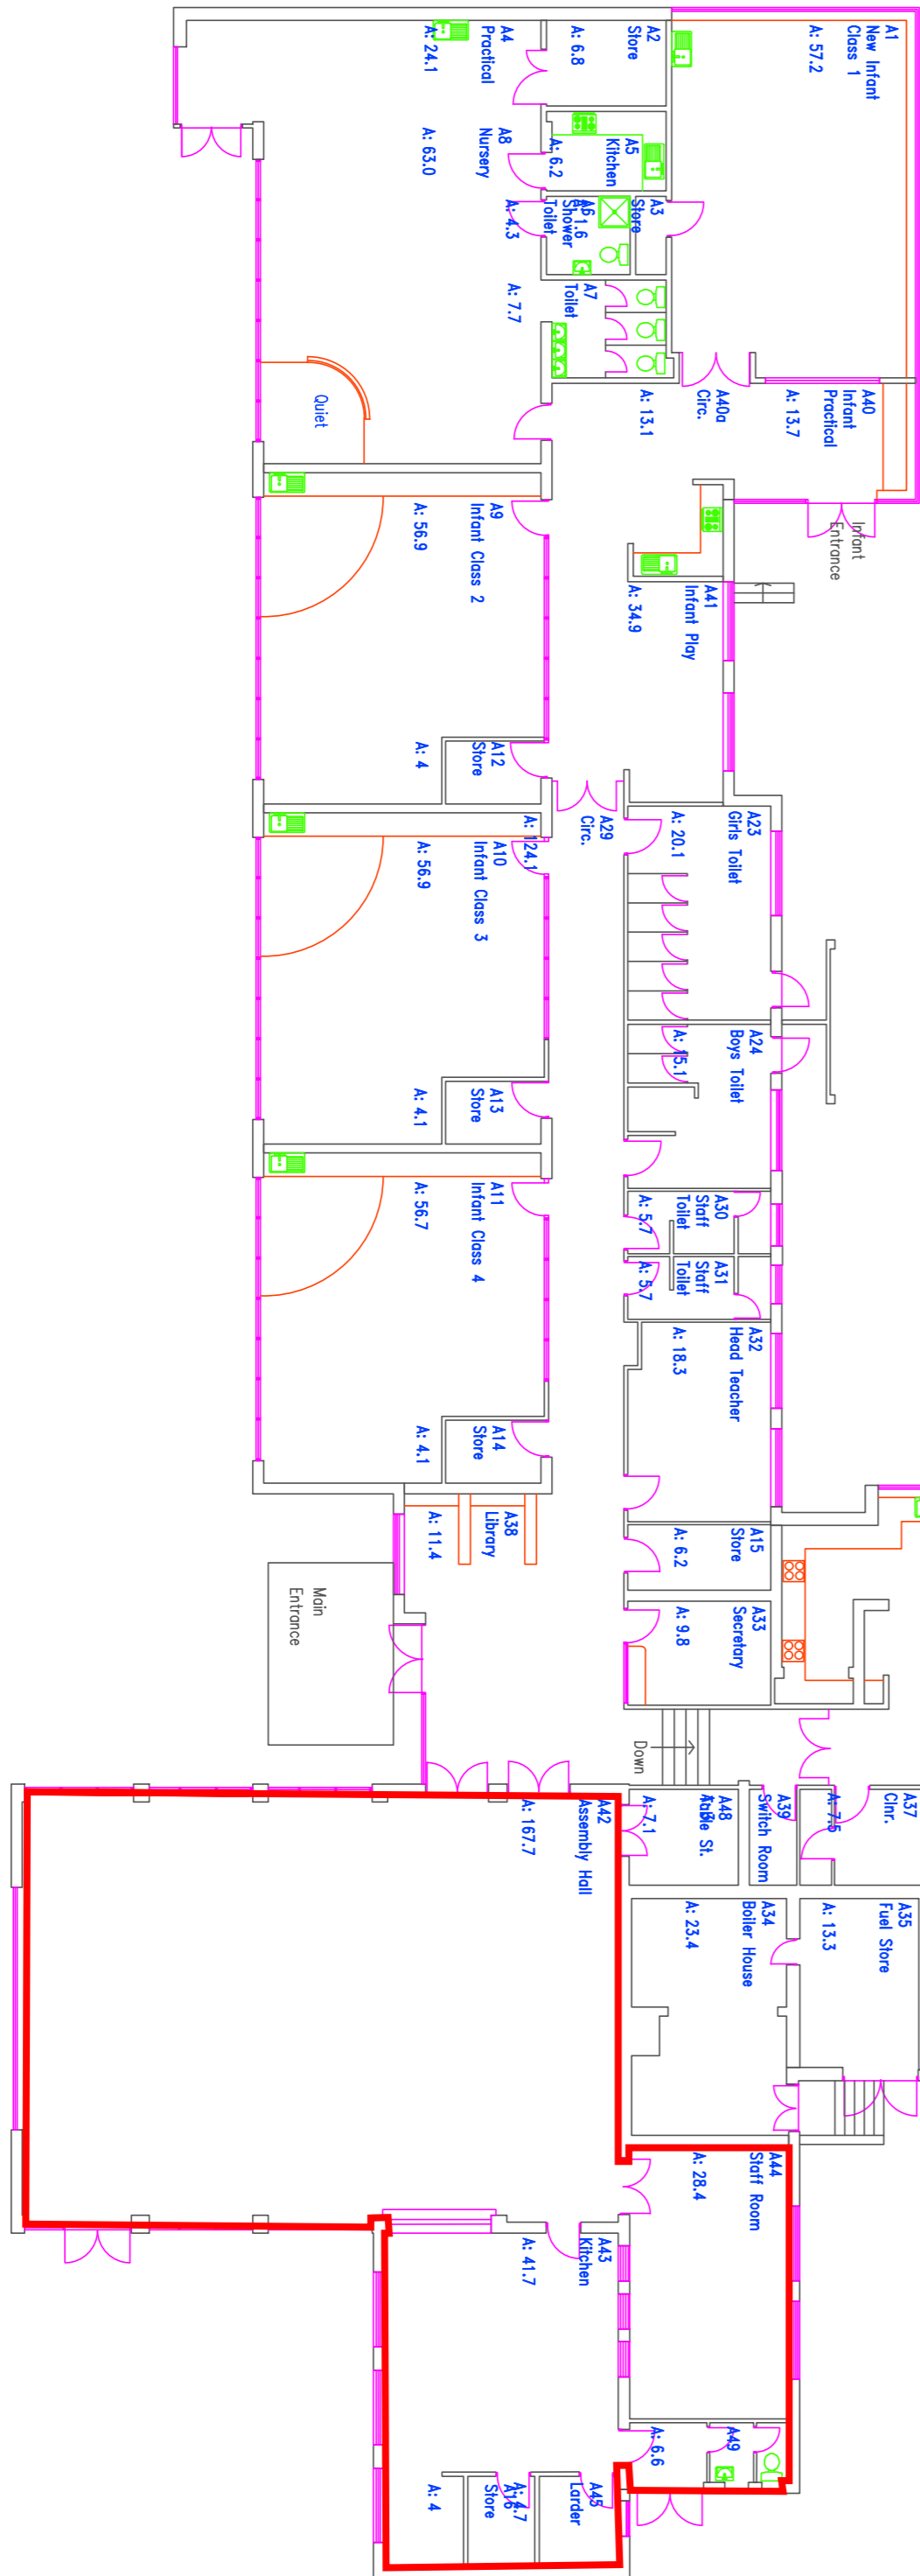

**First Floor Plan**

**GIA 1329.9m2**

**Ground Floor Plan**

**Manor Park School and Nursery  
85179**