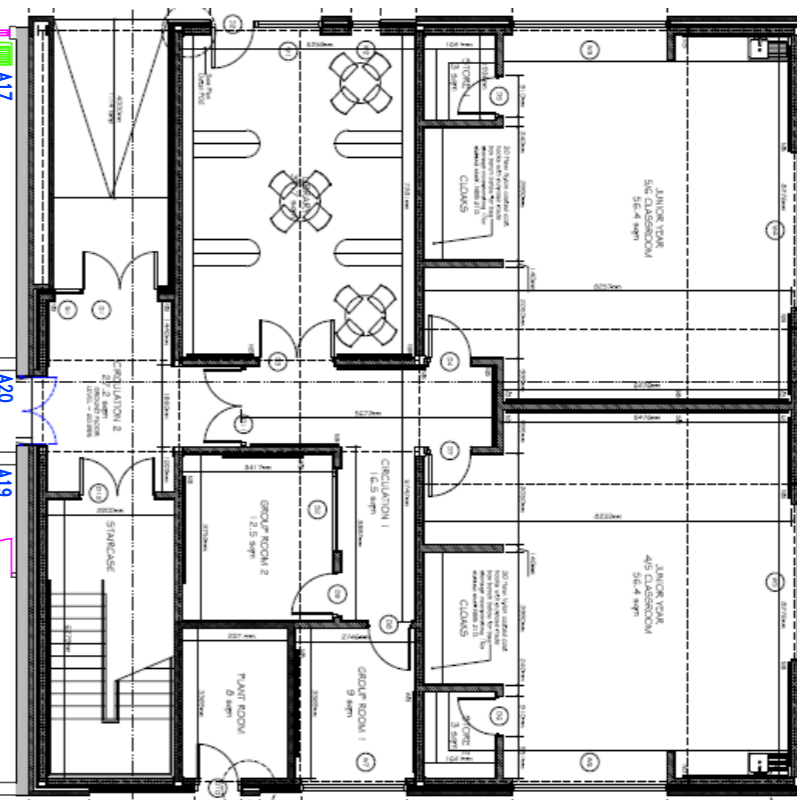

**First Floor Plan**

**GIA 1329.9m2**

**Ground Floor Plan**

**Manor Park School and Nursery  
85179**